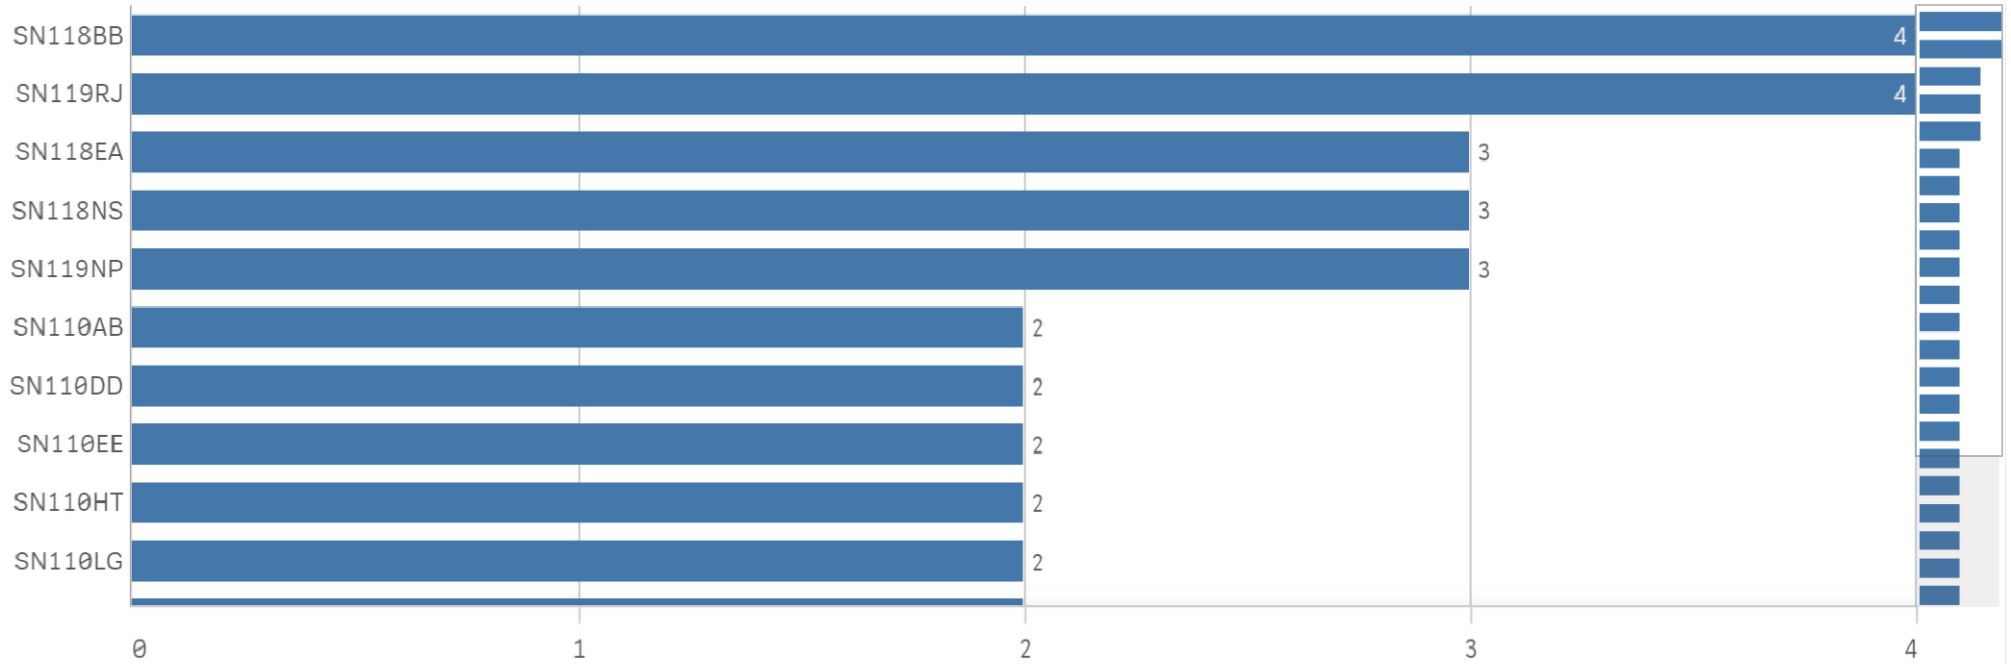

Crimes last 28 days

Crime Count by Crime Group

Click bar to drill down

Non crime incidents

Incident Count by Incident Group

Click bar to drill down

Crimes by postcode

Repeat Location - postcodes which have Occurrences on more than one date in the filtered date set

Count of Reported Date

Location = Occ / Dispatch Address