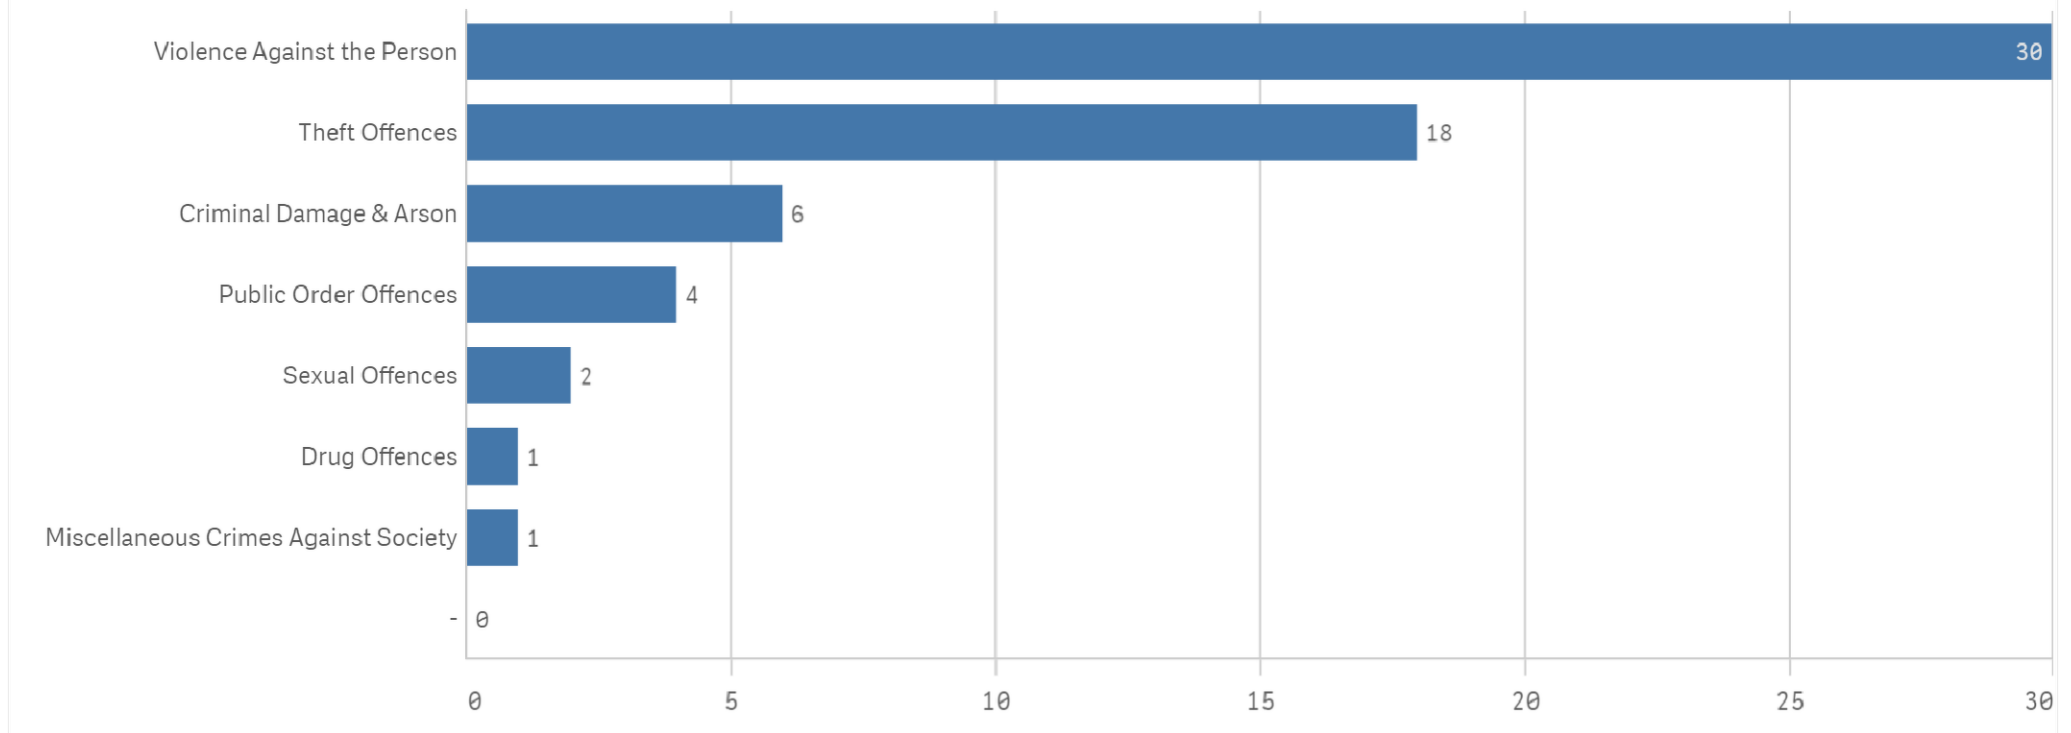

Crimes last 28 days

Crime Count by Crime Group

Click bar to drill down

Non crime incidents

Incident Count by Incident Group

Click bar to drill down

Crimes by postcode

Repeat Location - postcodes which have Occurrences on more than one date in the filtered date set

Count of Reported Date

Location = Occ / Dispatch Address