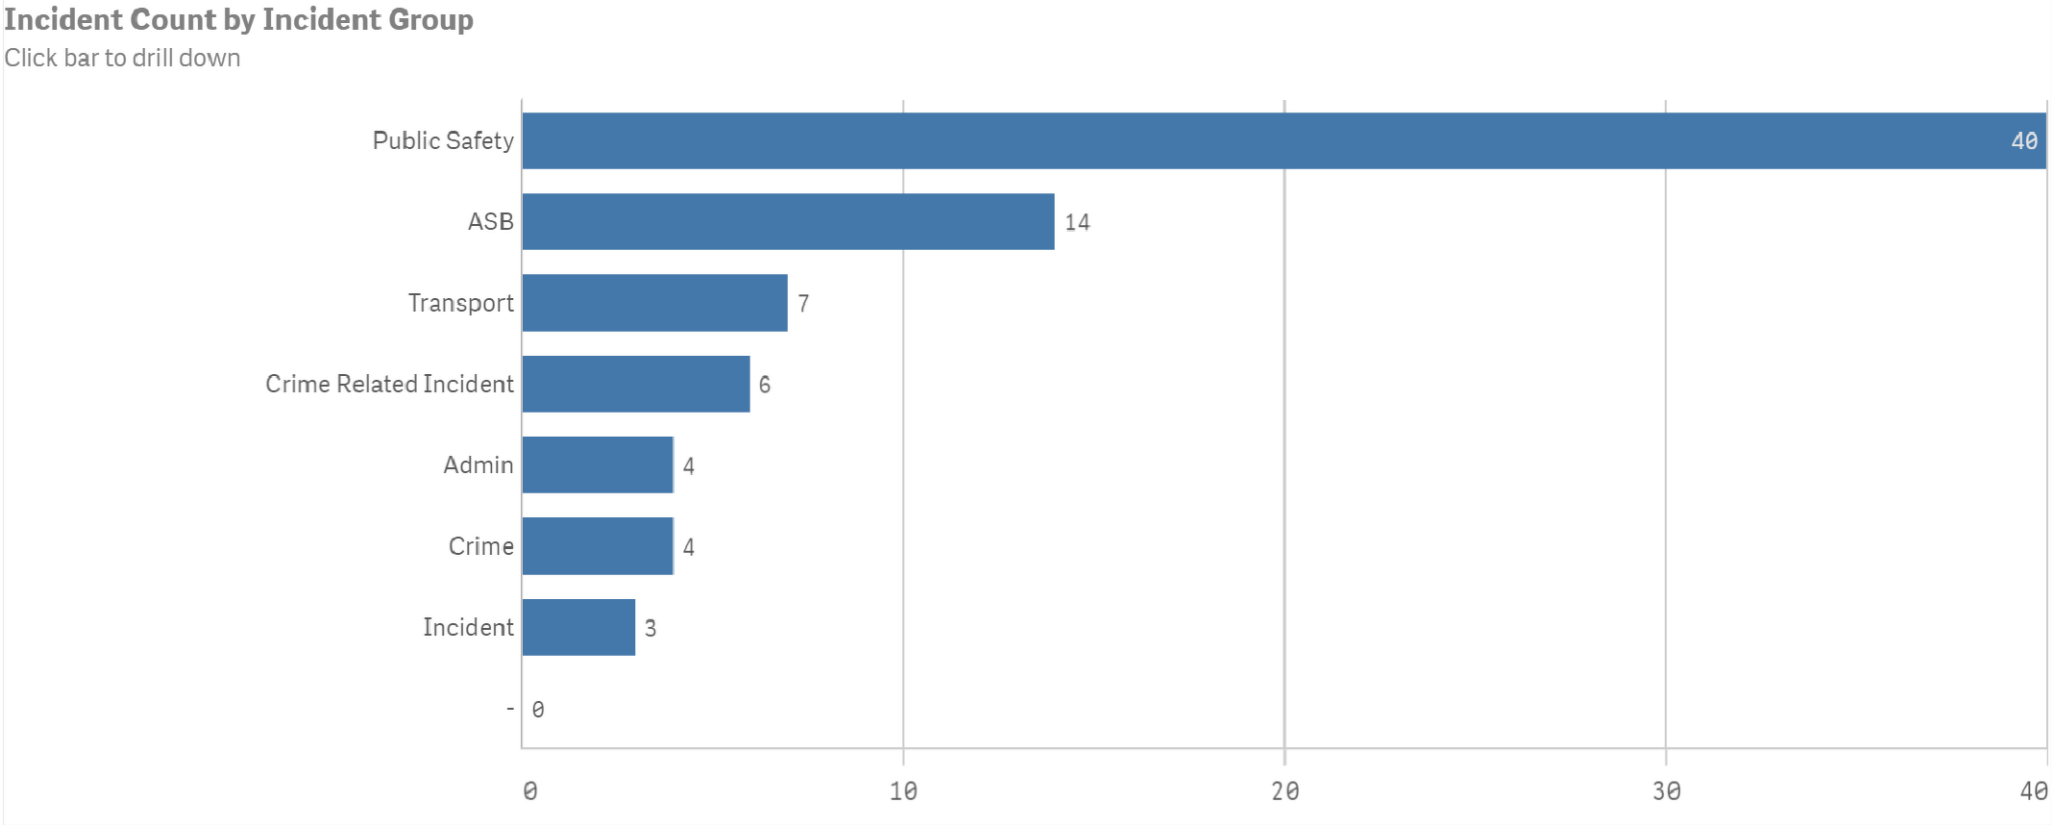

Crimes last 28 days

Crime Count by Crime Group

Click bar to drill down

Non crime incidents

Incident Count by Incident Group

Click bar to drill down

Crimes by postcode

Repeat Location - postcodes which have Occurrences on more than one date in the filtered date set

Count of Reported Date

Location = Occ / Dispatch Address